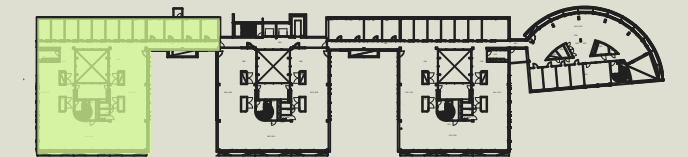

Colony Tapiola, 2nd Floor (589m²)

Working desk capacity: approx. 50

- 2 x Meeting Room (8p)
- 4x Meeting Room (4p)
- 5 x Focus Room (2p)
- 1 x POD
- 1 x Phone Booth
- 3 x WC
- 1 x Community Cafe (25p)
- 1 x Locker Area